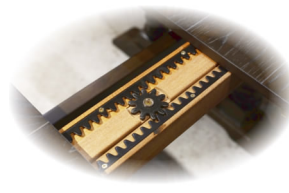

# Sonoma Dining

• Sonoma dining shown in Grey finish

• Solid hardwood and ash veneer construction in two finishes: Espresso or Gray

• Hand-rubbed finish featuring glaze & edge distress for true rustic look

• Geared track allows the table to open & close smoothly

• matching 54" sideboard

• Attention to details is evident in this intricate turning of chair leg

• Decorative thumbtacks are found along seating and back edges

• Chairs are corner-blocked on all four sides for rigidity and durability

• Contoured back on the Slatback chair ensures utmost seating comfort

• table extends from 76" to 96" rectangle with one 20" store-away leaf; all materials used are P2 compliant for formaldehyde emission; matching sideboard also available,