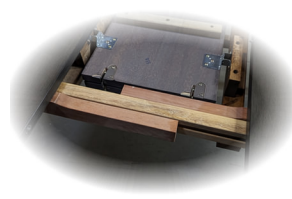

Delfini Dining

• Delfini 48" Table in Espresso with matching Slatback chairs

• Made of strong and durable solid hardwood, this table is built to last generations

• Self-storing butterfly leaf extends the table when space requirement changes

• Quality wooden table glides provide years of trouble-free operation

• Each leg is securely fastened with 2 oversized bolts, ensuring extra stability and durability

• Apron covers conceal the gaps on table skirts

• Square edge profile and tapered legs capture the essence of this favourite collection

• Chairs are corner-blocked on all four sides for extra rigidity and durability

• Also available in Fruitwood (two-tone) and Grey finishes in addition to Espresso (shown)