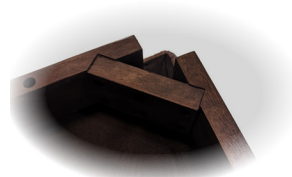

Delfini Dining

• Delfini 48" Table in Espresso with matching Slatback chairs

• Made of strong and durable solid hardwood, this table is built to last generations

• Self-storing butterfly leaf extends the table when space requirement changes

• Quality wooden table glides provide years of trouble-free operation

• Each leg is securely fastened with 2 oversized bolts, ensuring extra stability and durability

• Apron covers conceal the gaps on table skirts

• Square edge profile and tapered legs capture the essence of this favourite collection

• Chairs are corner-blocked on all four sides for extra rigidity and durability

• Also available in Fruitwood (two-tone) and Grey finishes in addition to Espresso (shown)