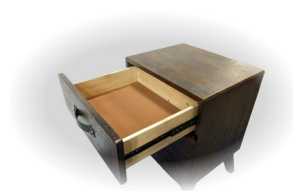

# Davenport Bedroom

- Made of strong and durable solid hardwood, these bedroom pieces are built to last generations

- Heavily distressed finish with notches and rough textured surface for the rustic aesthetic

- Top drawer of the nightstand is felt lined and all drawers are mounted on ball-bearing glides

- Construction features extensive corner blocking to ensure rigidity and durability

- Splayed legs provide sturdy support for these heavy, 100% solid hardwood pieces

- Durable hardware in matte gun metal finish ensures long lasting enjoyment

- Drawer features time-honoured exposed English (front & back) dovetail joinery

- Matching occasional pieces also available in the Davenport Collection