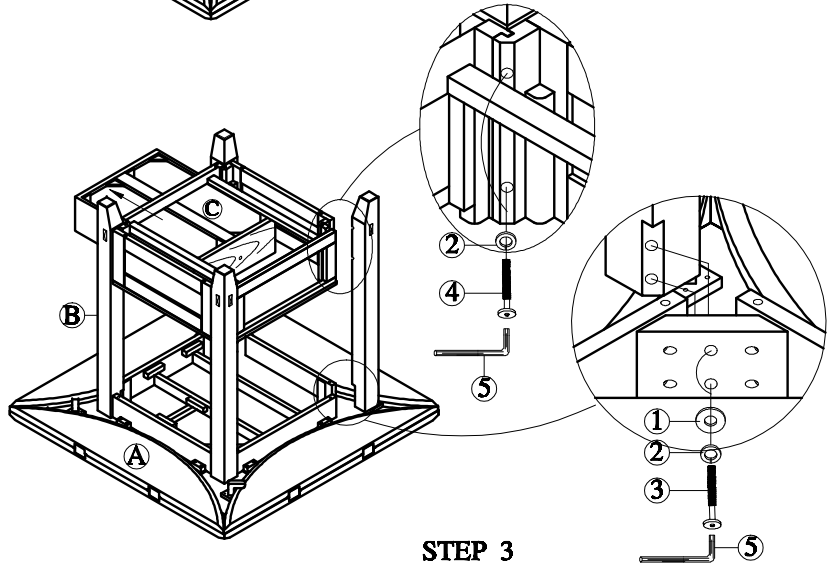

WINNERS

ONLY INC.

ASSEMBLY INSTRUCTIONS

ITEMNO: DZH4260T/DZH4260B

T1-ZH4260-T-O/T1-ZH4260-B-O

STEP 1

STEP 2

STEP 3

Reminders

1. Use only the hardware supplied.
2. Do not over-tighten bolts.
3. This item may require periodic tightening.

STEP 4

STEP 5

Caution:

Please make sure all leaves are closed in before you move the table.

Thank you for purchasing this quality product. Be sure to check all packing material carefully for small parts that may have come loose inside the carton during shipment.

A Table Top  1pc	B Table Leg  4pcs	C Table Base  1pc	D Marble Top  1pc	1 Flat Washer  8pcs	2 Spring Washer  16pcs	3 Long Bolt  8pcs	4 Short Bolt  8pcs	5 Allen Key  1pc	6 Knob  2pcs	7 Screw  2pcs
---	---	---	---	--	--	---	--	--	--	---