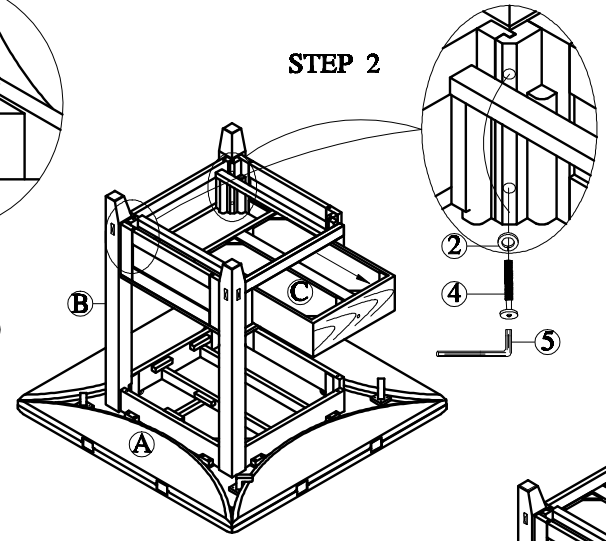

WINNERS

ONLY INC.

ASSEMBLY INSTRUCTIONS

ITEMNO: DZH4260T/DZH4260B

T1-ZH4260-T-O/T1-ZH4260-B-O

STEP 1

STEP 2

STEP 3

Reminders

1. Use only the hardware supplied.
2. Do not over-tighten bolts.
3. This item may require periodic tightening.

STEP 4

STEP 5

Caution:

Please make sure all leaves are closed in before you move the table.

Thank you for purchasing this quality product. Be sure to check all packing material carefully for small parts that may have come loose inside the carton during shipment.

A Table Top  1pc	B Table Leg  4pcs	C Table Base  1pc	D Marble Top  1pc	1 Flat Washer  8pcs	2 Spring Washer  16pcs	3 Long Bolt  8pcs	4 Short Bolt  8pcs	5 Allen Key  1pc	6 Knob  2pcs	7 Screw  2pcs
---	---	---	---	--	--	---	--	--	--	---