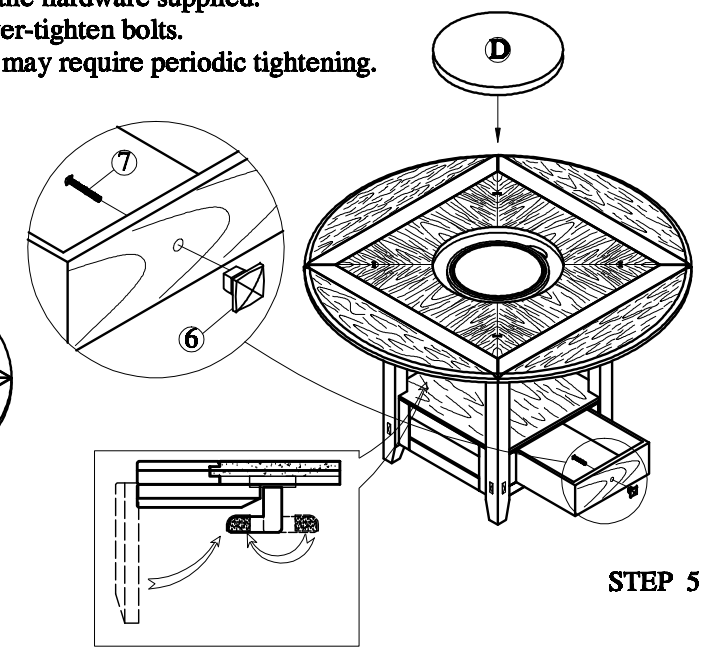

WINNERS

ONLY INC.

ASSEMBLY INSTRUCTIONS

ITEMNO: DZH4260T/DZH4260B

T1-ZH4260-T-O/T1-ZH4260-B-O

STEP 1

STEP 2

STEP 3

Reminders

1. Use only the hardware supplied.
2. Do not over-tighten bolts.
3. This item may require periodic tightening.

STEP 4

STEP 5

Caution:

Please make sure all leaves are closed in before you move the table.

Thank you for purchasing this quality product. Be sure to check all packing material carefully for small parts that may have come loose inside the carton during shipment.

A Table Top  1pc	B Table Leg  4pcs	C Table Base  1pc	D Marble Top  1pc	1 Flat Washer  8pcs	2 Spring Washer  16pcs	3 Long Bolt  8pcs	4 Short Bolt  8pcs	5 Allen Key  1pc	6 Knob  2pcs	7 Screw  2pcs
---	---	---	---	--	--	---	--	--	--	---