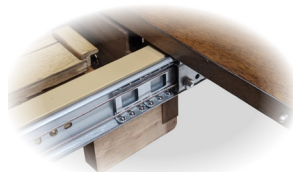

Quaint Retreat Dining

• Not all available pieces are shown. Scan the QR code to learn more.

• Made of strong and durable solid hardwood, these tables are built to last generations

• Cabled ball-bearing slides allow easy opening and closing of the table, even from just one side

• Table features stepped bullnose edge profile & wheat/almond two-tone finish

• Sturdy and heavy base ensures that table remains stable under heavy loads

• Self-storing butterfly leaf extends the table when space requirement changes

• Apron covers conceal the gaps on table skirts

• Chairs are corner-blocked on all four sides for extra rigidity and durability

• Matching occasional pieces also available in the Quaint Retreat Collection