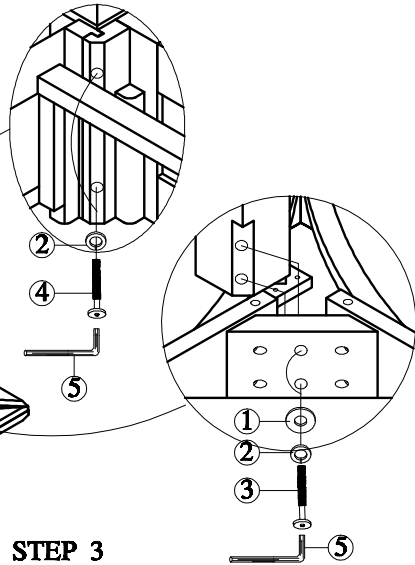

WINNERS

ONLY INC.

ASSEMBLY INSTRUCTIONS

ITEMNO: T1-ZH54260-T-O

T1-ZH54260-B-O

STEP 1

STEP 2

Reminders

1. Use only the hardware supplied.
2. Do not over-tighten bolts.
3. This item may require periodic tightening.

STEP 3

STEP 4

STEP 5

Caution:

Please make sure all leaves are closed in before you move the table.

Thank you for purchasing this quality product. Be sure to check all packing material carefully for small parts that may have come loose inside the carton during shipment.

A Table Top	B Table Leg	C Table Base	D Marble Top	1 Flat Washer	2 Spring Washer	3 Long Bolt	4 Short Bolt	5 Allen Key	6 Knob	7 Screw
										
1pc	4pcs	1pc	1pc	8pcs	16pcs	8pcs	8pcs	1pc	2pcs	2pcs