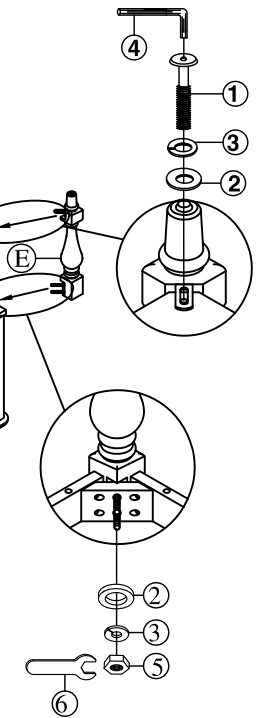

Reminders

1. Two people are needed for assembly.
2. Use only the hardware supplied.
3. Do not over-tighten bolts.
4. This item may require periodic tightening.

WINNERS ONLY®

ASSEMBLY INSTRUCTIONS

PROD. NO: A1-T0160B - -P

IMPORTANT NOTE:

Please keep all hardware parts out of the reach of children.

STEP 1

STEP 2

Thank you for purchasing this quality product. Be sure to check all packing material carefully for small parts that may have come loose inside the carton during shipment.

1 OF 2

MADE IN VIETNAM

<p>① Bolt</p>  <p>4 PCS</p>	<p>② Flat Washer</p>  <p>12 PCS</p>	<p>③ Lock Washer</p>  <p>12 PCS</p>	<p>④ Allen Key</p>  <p>1PC</p>	<p>⑤ Hex Nut</p>  <p>8 PCS</p>	<p>⑥ Wrench</p>  <p>1PC</p>
<p>⑦ Screw (φ6* φ3* 16)</p>  <p>4 PCS</p>	<p>⑧ L Bracket</p>  <p>4 PCS</p>	<p>⑨ Short Screw (φ9* φ4* 15)</p>  <p>1 PC</p>	<p>⑩ Long Screw (φ9* φ4* 50)</p>  <p>1 PC</p>	<p>⑪ Metal Brace</p>  <p>2 PCS</p>	<p>⑫ Secure Band</p>  <p>1 PC</p>

Components List

PART NO	FIGURE	DESCRIPTION	QTY
A		Sideboard Top	1pc
B		Drawer	3pcs
C		Door Frame	2pcs
D		Wood Shelf	2pcs
E		Leg	4pcs
F		Bottom Shelf	1pc
G		Back panel	1pc
H		Handle	2pcs
I		Handle	3pcs
J		Bolt	5pcs
K		Shelf Clips	8pcs
L		Plastic Glide	4pcs
M		Side Door Hinge	4pcs