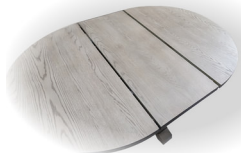

Chatelaine Dining

• Chatelaine 66" Oval Table with matching chairs

• American oak veneer (random matched) with solid hardwood base in trendy grey wash finish

• 18" leaf extends the table when space requirement changes

• Quality geared table glides provide years of trouble-free operation

• Sturdy and heavy base ensures that table remains stable under heavy loads

• Apron covers conceal the gaps on table skirts

• Chairs are corner-blocked on all four sides for extra rigidity and durability

• Sculpted parson chair and 48" bench (not shown) also available in addition to the chairs shown

• Optional sideboard completes this formal dining collection

Chatelaine Collection:

With gorgeous grey oak veneer and solid hardwood, this collection boasts substantial components with just enough curve to soften the classy and sophisticated look. All your entertaining needs will be met with top quality craftsmanship!