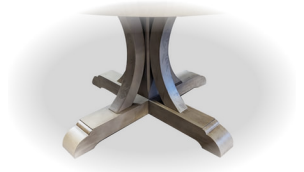

Chatelaine Dining

• Chatelaine 66" Oval Table with matching chairs

• American oak veneer (random matched) with solid hardwood base in trendy grey wash finish

• 18" leaf extends the table when space requirement changes

• Quality geared table glides provide years of trouble-free operation

• Sturdy and heavy base ensures that table remains stable under heavy loads

• Apron covers conceal the gaps on table skirts

• Chairs are corner-blocked on all four sides for extra rigidity and durability

• Sculpted parson chair and 48" bench (not shown) also available in addition to the chairs shown

• Optional sideboard completes this formal dining collection

Chatelaine Collection:

With gorgeous grey oak veneer and solid hardwood, this collection boasts substantial components with just enough curve to soften the classy and sophisticated look. All your entertaining needs will be met with top quality craftsmanship!