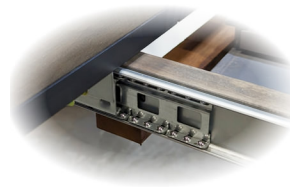

- Ball-bearing metal slides guarantee years of trouble-free operations